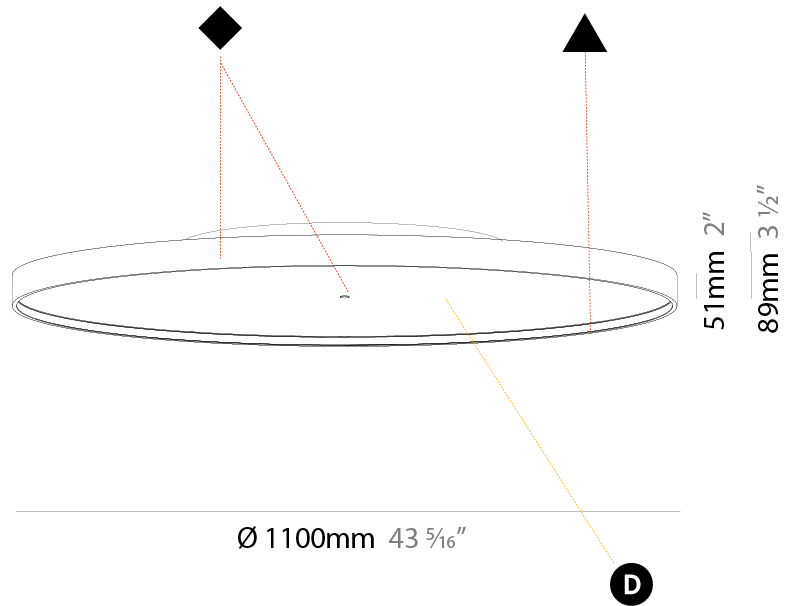

GENERAL

Series: Sign Diva
Subseries: Sign Diva Korona
Brand: Prolicht
Division: Architectural
Mounting Type: Surface
Mounting Location: Ceiling
Subcategory: Ambient

PHYSICAL

Shape: Round
Diameter (mm): 1100
Diameter (in): 43 ⁵/₁₆
Height (mm): 89
Height (in): 3 ¹/₂
Light Distribution: Direct
Weight (kg): 18.835
Weight (lbs): 41.524

Diffuser: [PMMA - Opal/Micro-Prism/Sparkling Secret/Vintage Industrial](#)
Fixture Finish: [SSR / BKV / CWI / CRY / HAB / UFT / ITA / RUA / FTG / MYG / LOD / PUS / FRO / FUP / KIA / POP / BLS / SPG / MEY / GOH / GUM / CHC / COM / ABZ / JAG / OBR / MOS / ROR](#)
Fixture Material: [Extruded Aluminum / Steel](#)

ELECTRICAL

Lamp Type: LED (Zhaga Standard)
Input Wattage (W): 169.4
Total Output Wattage (W): 134
Dimming: Tri-Mode (Non-Dimming and Phase Dimming (120Vac only) and 0-10V Dimming)
Driver Included: Yes
Driver Location: Integrated
Driver Type: Constant Current - Universal
Driver Class: Class 2
Input Voltage (V): 120 - 277
Constant Current (MA): 600

LED

Color Temperature (°K): 3000 / 3500 / 4000
Max. Delivered Lumen (lm): 19520 / 19933 / 20340
CRI: >90 CRI
Lamp Life (hrs): 50000

OPTICAL

RATINGS AND CERTIFICATIONS

Certified By: Certified for North American Standards
IP rating: IP20