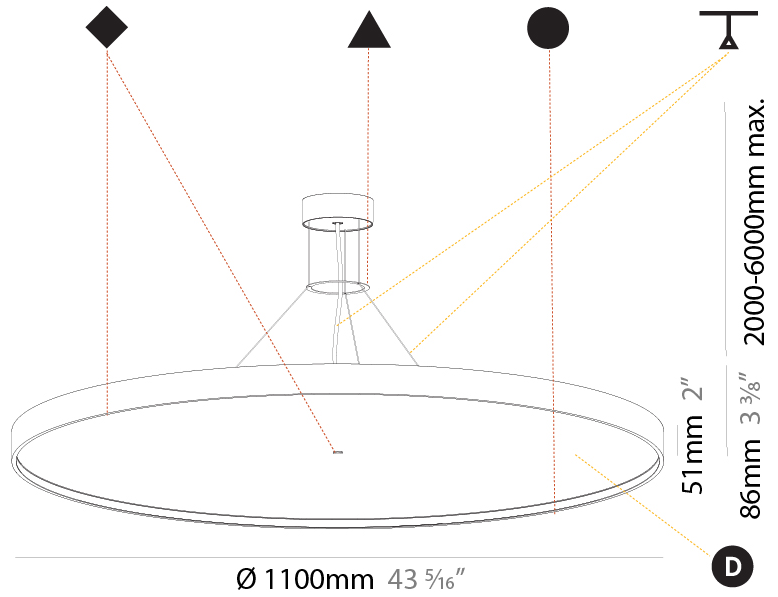

GENERAL

Series: Sign Diva
Subseries: Sign Diva Korona
Brand: Prolicht
Division: Architectural
Mounting Type: Suspension
Mounting Location: Ceiling
Subcategory: Pendant

PHYSICAL

Shape: Round
Diameter (mm): 1100
Diameter (in): 43 ⁵/₁₆"
Height (mm): 86
Height (in): 3 ³/₈"
Max. Overall Height (mm): 2086
Max. Overall Height (in): 82 ⁷/₈"
Light Distribution: Direct
Weight (kg): 19.986
Weight (lbs): 44.06
Diffuser: PMMA - Opal / Micro-Prism / Sparkling Secret / Vintage Industrial
Fixture Finish: SSR / BKV / CWI / CRY / HAB / UFT / ITA / RUA / FTG / MYG / LOD / PUS / FRO / FUP / KIA / POP / BLS / SPG / MEY / GOH / GUM / CHC / COM / ABZ / JAG / OBR / MOS / ROR
Fixture Material: Extruded Aluminum / Steel
Cable Details: 2000mm or 6000mm Transparent Cable

ELECTRICAL

Lamp Type: LED (Zhaga Standard)
Input Wattage (W): 145
Total Output Wattage (W): 135
Dimming: Tri-Mode (Non-Dimming and Phase Dimming (120Vac only) and 0-10V Dimming)
Driver Included: Yes
Driver Location: Integrated
Driver Type: Constant Current - Universal
Driver Class: Class 2
Input Voltage (V): 120 - 277
Constant Current (MA): 600

LED

Color Temperature (°K): 2700 / 3000 / 3500 / 4000
Max. Delivered Lumen (lm): 15931 / 17172 / 19937 / 20344
Nominal Lumen (lm): 18837 / 20305 / 23575 / 24056
CRI: >90 CRI
Lamp Life (hrs): 50000

OPTICAL

RATINGS AND CERTIFICATIONS

Certified By: Certified for North American Standards
IP rating: IP20