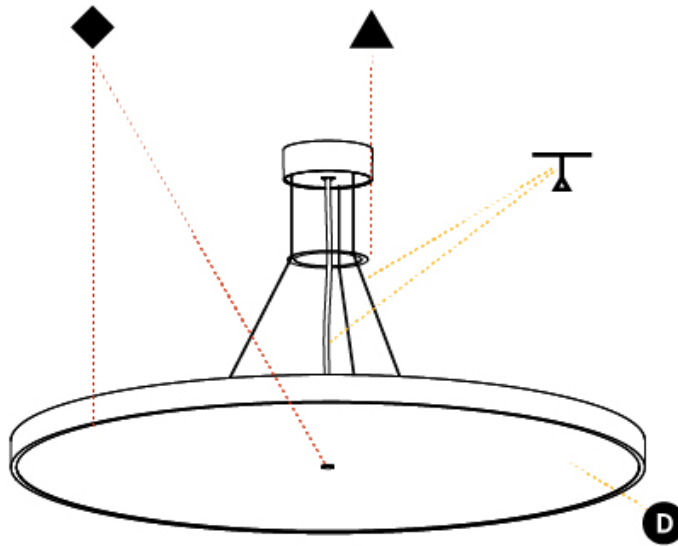

SIGN DIVA SUSPENSION

A300006-

PROJECT
TYPE
SPECIFIER
QUANTITY
DATE