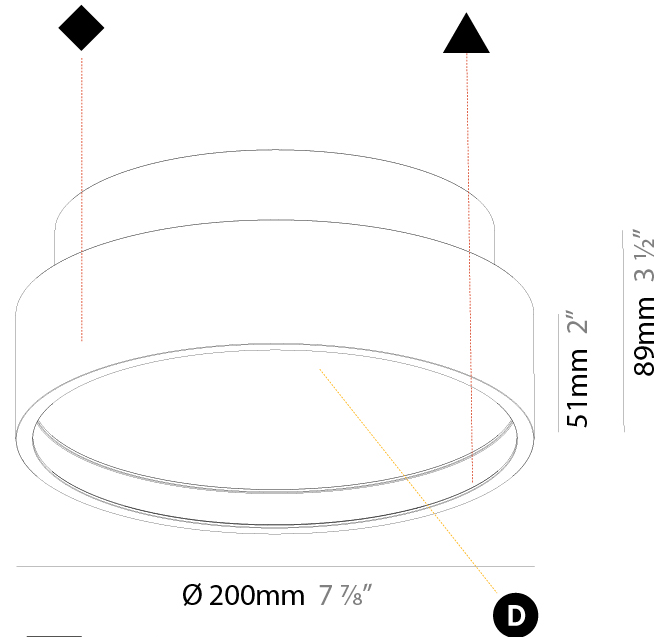

1. To build a product code in our configurator select the specify button on the base model # product page
2. To build a manual product code on this datasheet choose from the options listed below in blue font and add the suffix to the base model #

GENERAL

Series: Sign Diva
Subseries: Sign Diva Korona
Brand: Prolicht
Division: Architectural
Mounting Type: Surface
Mounting Location: Ceiling
Subcategory: Ambient

PHYSICAL

Shape: Round
Diameter (mm): 200
Diameter (in): 7 7/8
Height (mm): 89
Height (in): 3 1/2
Light Distribution: Direct
Weight (kg): 1.263
Weight (lbs): 2.784
Diffuser: [PMMA - Opal/Micro-Prism/Sparkling Secret/Vintage Industrial](#)
Fixture Finish: [SSR / BKV / CWI / CRY / HAB / UFT / ITA / RUA / FTG / MYG / LOD / PUS / FRO / FUP / KIA / POP / BLS / SPG / MEY / GOH / GUM / CHC / COM / ABZ / JAG / OBR / MOS / ROR](#)
Fixture Material: [Extruded Aluminum / Steel](#)

ELECTRICAL

Lamp Type: LED (Zhaga Standard)
Input Wattage (W): 12.1
Total Output Wattage (W): 11
Dimming: [Tri-Mode (Non-Dimming and Phase Dimming (120Vac only) and 0-10V Dimming)](#)
Driver Included: Yes
Driver Location: Integrated
Driver Type: Constant Current - Universal
Driver Class: Class 2
Input Voltage (V): 120 - 277
Constant Current (MA): 350

LED

Color Temperature (°K): [3000 / 3500 / 4000](#)
Max. Delivered Lumen (lm): 1040 / 1054 / 1080
CRI: >90 CRI
Lamp Life (hrs): 50000

OPTICAL

RATINGS AND CERTIFICATIONS

Certified By: Certified for North American Standards
IP rating: IP20