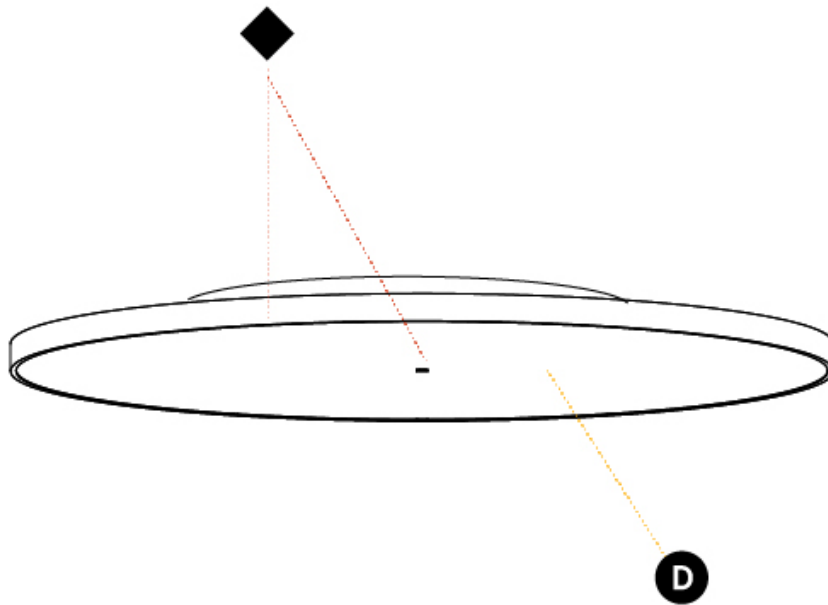

SIGN DIVA SURFACE

A3D094-

PROJECT

TYPE

SPECIFIER

QUANTITY

DATE