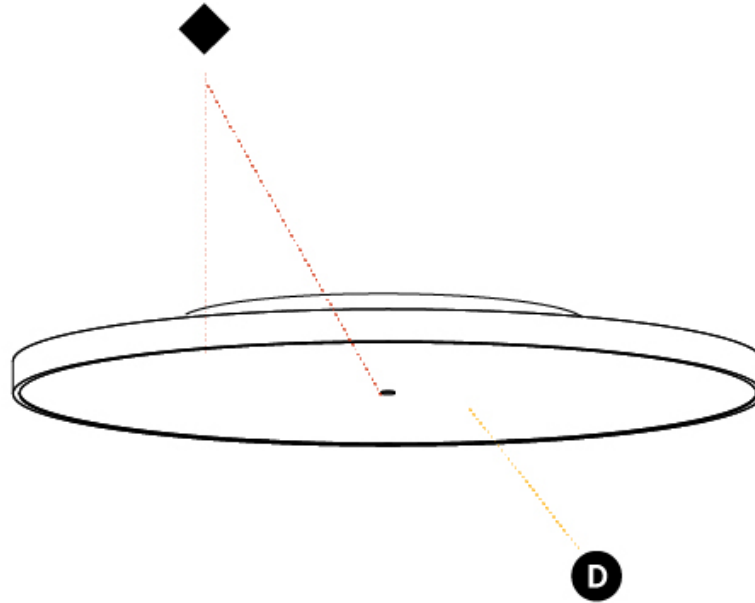

A3D093-

PROJECT

TYPE

SPECIFIER

QUANTITY

DATE