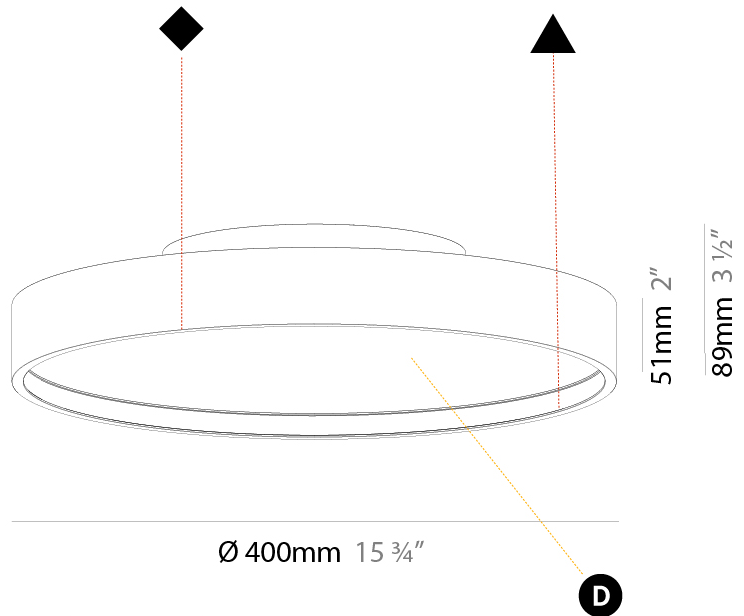

1. To build a product code in our configurator select the specify button on the base model # product page
2. To build a manual product code on this datasheet choose from the options listed below in blue font and add the suffix to the base model #

GENERAL

Series: Sign Diva
Subseries: Sign Diva Korona
Brand: Prolicht
Division: Architectural
Mounting Type: Surface
Mounting Location: Ceiling
Subcategory: Ambient

PHYSICAL

Shape: Round
Diameter (mm): 400
Diameter (in): 15 3/4
Height (mm): 89
Height (in): 3 1/2
Light Distribution: Direct
Weight (kg): 2.636
Weight (lbs): 5.811
Diffuser: PMMA - Opal/Micro-Prism/Sparkling Secret/Vintage Industrial
Fixture Finish: SSR / BKV / CWI / CRY / HAB / UFT / ITA / RUA / FTG / MYG / LOD / PUS / FRO / FUP / KIA / POP / BLS / SPG / MEY / GOH / GUM / CHC / COM / ABZ / JAG / OBR / MOS / ROR
Fixture Material: Extruded Aluminum / Steel

ELECTRICAL

Lamp Type: LED (Zhaga Standard)
Input Wattage (W): 19.8
Total Output Wattage (W): 16
Dimming: Tri-Mode (Non-Dimming and Phase Dimming (120Vac only) and 0-10V Dimming)
Driver Included: Yes
Driver Location: Integrated
Driver Type: Constant Current - Universal
Driver Class: Class 2
Input Voltage (V): 120 - 277
Constant Current (MA): 500

LED

Color Temperature (°K): 3000 / 3500 / 4000
Max. Delivered Lumen (lm): 2260 / 2293 / 2340
CRI: >90 CRI
Lamp Life (hrs): 50000

OPTICAL

RATINGS AND CERTIFICATIONS

Certified By: Certified for North American Standards
IP rating: IP20